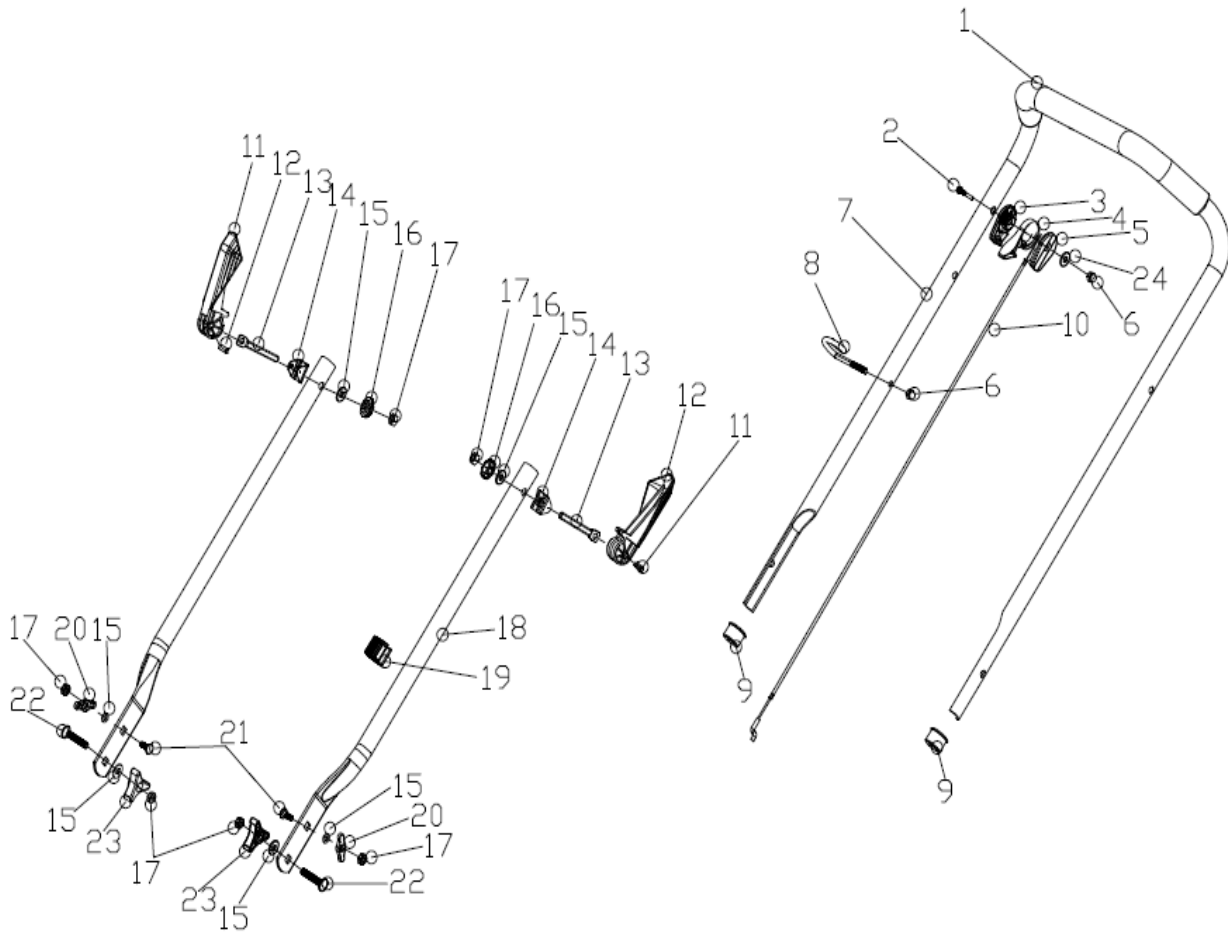

MODEL: S421 Body Assembly

ITEM NO	PART NO	DESCRIPTION	QTY
1	20340060130	foam pipe	1
2	60060110000	Bolt	1
3	20320010000	throttle box base	1
4	20310020060	throttle box handle	1
5	20330010000	throttle box upper cover	1
6	60130020000	Cap nut	1
7	70500550060	upper handrail	1
8	70230090000	Rope Guide	1
9	20350010000	handrail stopper	2
10	70830010000	throttle cale	1
11	60250080000	Pin	2
12	20580020000	quick fix knob	2
13	70220020000	Quick Fix Handle	2
14	70050180000	lock for fast fix handle	2
15	60190140000	flat washer	4
16	20720010000	lock nut	2
17	60140080000	Hexagon nut	4
18	70520290060	lower handrail	2
19	20240060000	fastener	1
20	20040010000	thin knob	2
21	60040160000	Half round head square neck bol	2
22	60040140000	half round head square neck	2
23	20040050000	triangle knob	2
24	60200060000	flat washer	1

ITEM NO	PART NO	DESCRIPTION	QTY
1	20620240060	outer cover of hub	2
2	60150090000	Self-locking nut	2
3	60010110000	wheel punch bearing	4
4	20880350130	wheel assy.	2
5	70840230000	front drive assy.	1

ITEM NO	PART NO	DESCRIPTION	QTY
1	20620240060	outer cover of hub	2
2	60150090000	Self-locking nut	2
3	60010110000	wheel punch bearing	4
4	20880360130	wheel assy.	2
5	70850710000	rear drive assy.	1
6	20270010060	height adjustment ball	1