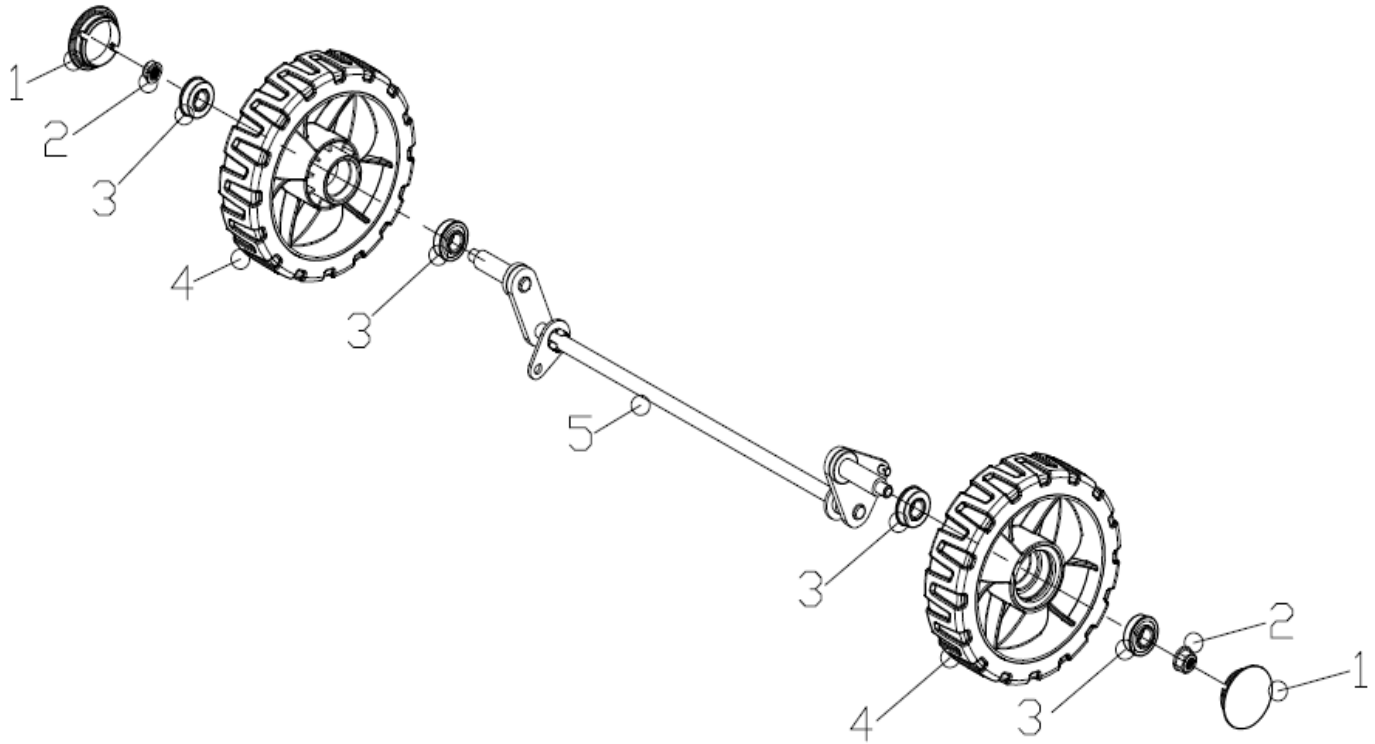

MODEL: S421 Body Assembly

ITEM NO	PART NO	DESCRIPTION	QTY
1	20340060130	foam pipe	1
2	60060110000	Bolt	1
3	20320010000	throttle box base	1
4	20310020060	throttle box handle	1
5	20330010000	throttle box upper cover	1
6	60130020000	Cap nut	1
7	70500550060	upper handrail	1
8	70230090000	Rope Guide	1
9	20350010000	handrail stopper	2
10	70830010000	throttle cale	1
11	60250080000	Pin	2
12	20580020000	quick fix knob	2
13	70220020000	Quick Fix Handle	2
14	70050180000	lock for fast fix handle	2
15	60190140000	flat washer	4
16	20720010000	lock nut	2
17	60140080000	Hexagon nut	4
18	70520290060	lower handrail	2
19	20240060000	fastener	1
20	20040010000	thin knob	2
21	60040160000	Half round head square neck bol	2
22	60040140000	half round head square neck	2
23	20040050000	triangle knob	2
24	60200060000	flat washer	1

ITEM NO	PART NO	DESCRIPTION	QTY
1	19980060000	petrol engine	1
2	60170600000	Phillips flat head self tapping screw	2
3	60190030000	Large flat washer	2
4	60150080000	Self-locking nut	3
5	20390030000	rear discharge base	2
6	60370020000	"O" ring	1
7	20460010000	inlet	1
8	60160010000	Pipe connector nut	1
9	20590020000	cabler stopper	1
10	60060540000	Bolt	3
11	20390020000	rear discharge base	1
12	60150020000	Hex lock nut	6
13	70070430000	right bracket	1
14	60040020000	Half round head square neck bolts	6
15	70180310060	Height Adjustment Pull Rod	1
16	60300030000	R type pin	2
17	60060520000	Bolt	4
18	60150080000	Self-locking nut	4
19	60060390000	Hexagon head bolts	3
20	70740930130	deck assy.	1
21	70250140000	height adjustment board	1
22	70070440000	right bracket	1