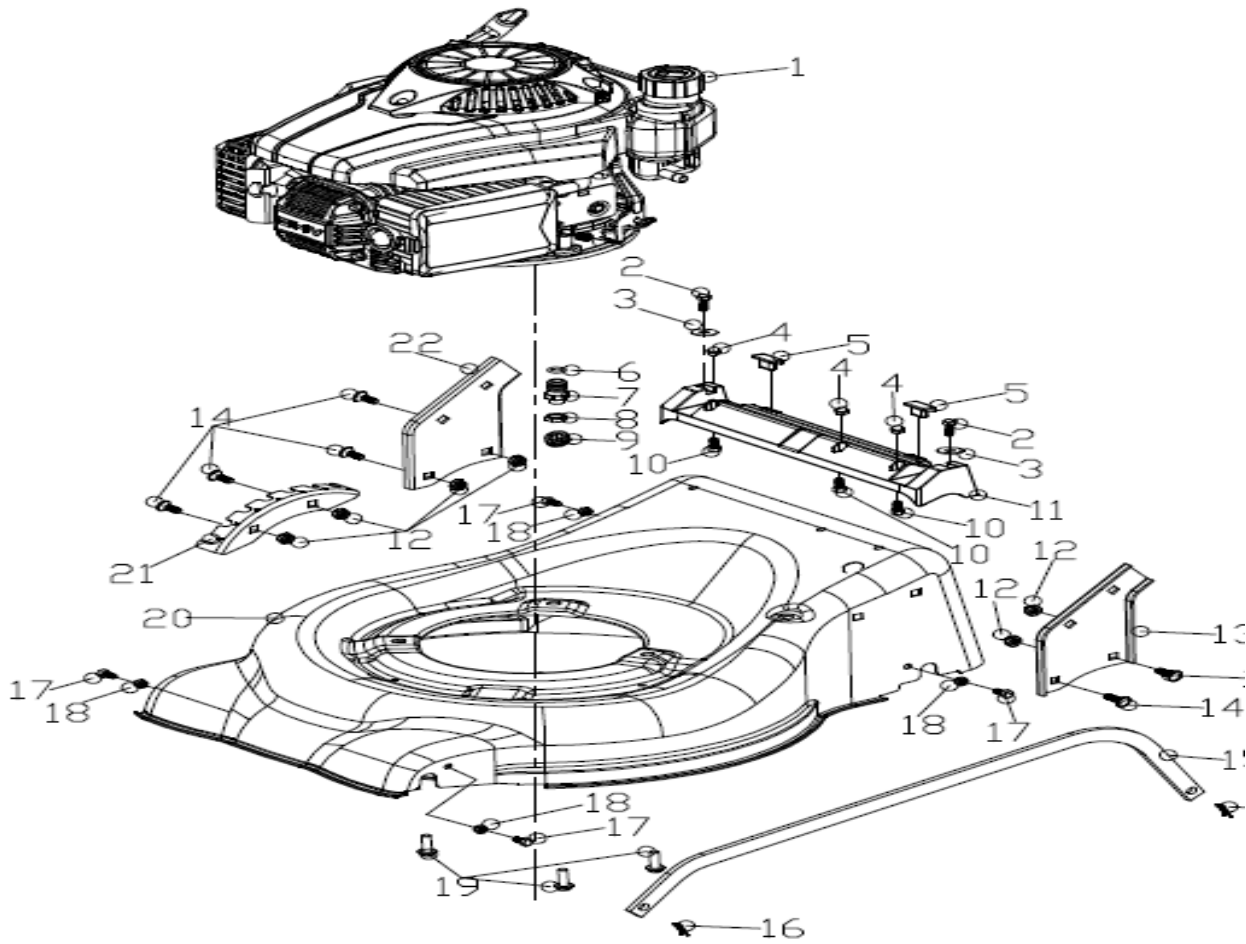

MODEL: S421 Body Assembly

ITEM NO	PART NO	DESCRIPTION	QTY
1	20340060130	foam pipe	1
2	60060110000	Bolt	1
3	20320010000	throttle box base	1
4	20310020060	throttle box handle	1
5	20330010000	throttle box upper cover	1
6	60130020000	Cap nut	1
7	70500550060	upper handrail	1
8	70230090000	Rope Guide	1
9	20350010000	handrail stopper	2
10	70830010000	throttle cale	1
11	60250080000	Pin	2
12	20580020000	quick fix knob	2
13	70220020000	Quick Fix Handle	2
14	70050180000	lock for fast fix handle	2
15	60190140000	flat washer	4
16	20720010000	lock nut	2
17	60140080000	Hexagon nut	4
18	70520290060	lower handrail	2
19	20240060000	fastener	1
20	20040010000	thin knob	2
21	60040160000	Half round head square neck bol	2
22	60040140000	half round head square neck	2
23	20040050000	triangle knob	2
24	60200060000	flat washer	1

ITEM NO	PART NO	DESCRIPTION	QTY
1	19980060000	petrol engine	1
2	60170600000	Phillips flat head self tapping screw	2
3	60190030000	Large flat washer	2
4	60150080000	Self-locking nut	3
5	20390030000	rear discharge base	2
6	60370020000	"O" ring	1
7	20460010000	inlet	1
8	60160010000	Pipe connector nut	1
9	20590020000	cabler stopper	1
10	60060540000	Bolt	3
11	20390020000	rear discharge base	1
12	60150020000	Hex lock nut	6
13	70070430000	right bracket	1
14	60040020000	Half round head square neck bolts	6
15	70180310060	Height Adjustment Pull Rod	1
16	60300030000	R type pin	2
17	60060520000	Bolt	4
18	60150080000	Self-locking nut	4
19	60060390000	Hexagon head bolts	3
20	70740930130	deck assy.	1
21	70250140000	height adjustment board	1
22	70070440000	right bracket	1