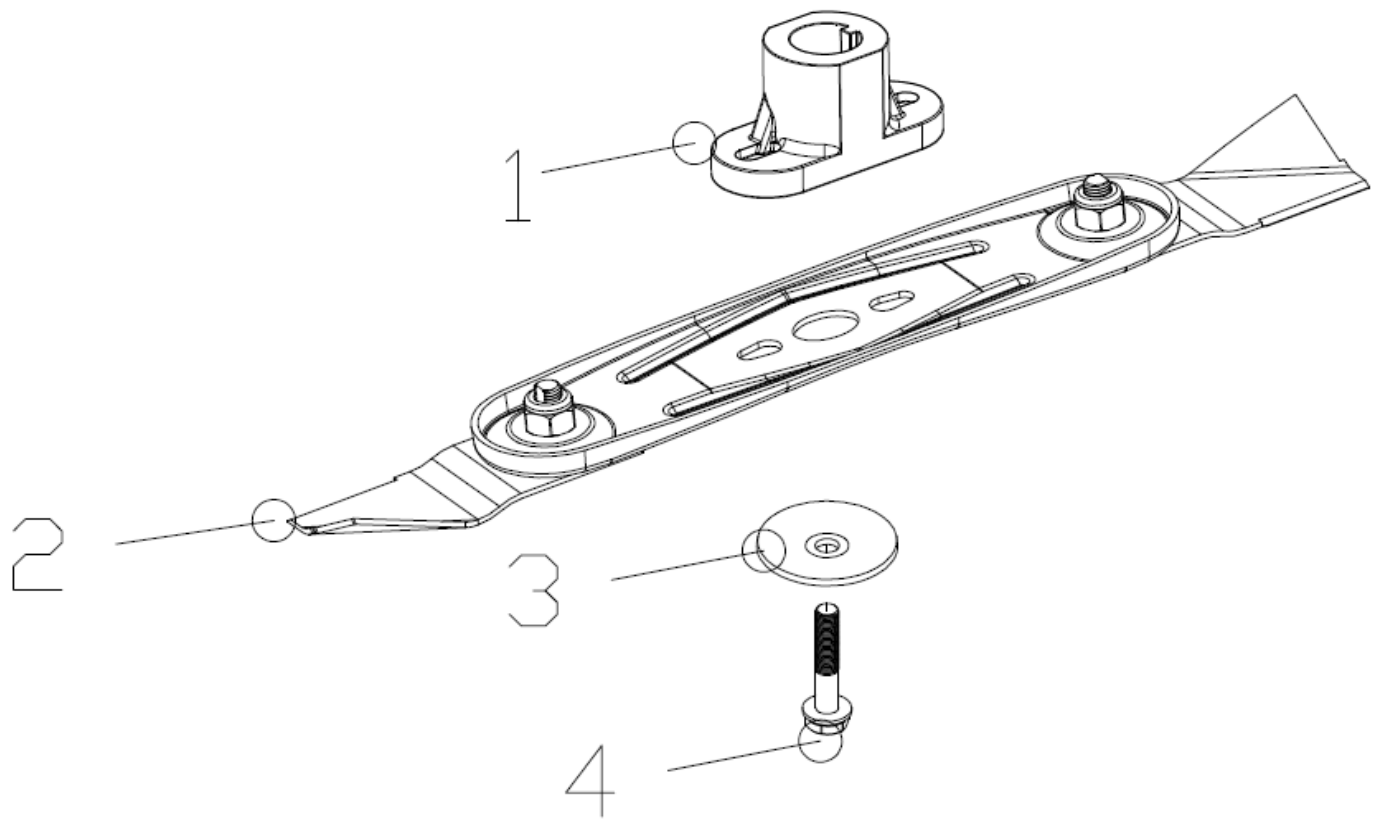

ITEM NO	PART NUMBER	DESCRIPTION	QTY
1	70140500000	Blade Adapter Assy	1
2	70130390000	swing blade	1
3	70040070000	blade washer	1
4	60100030000	Inch hex flange bolts	1