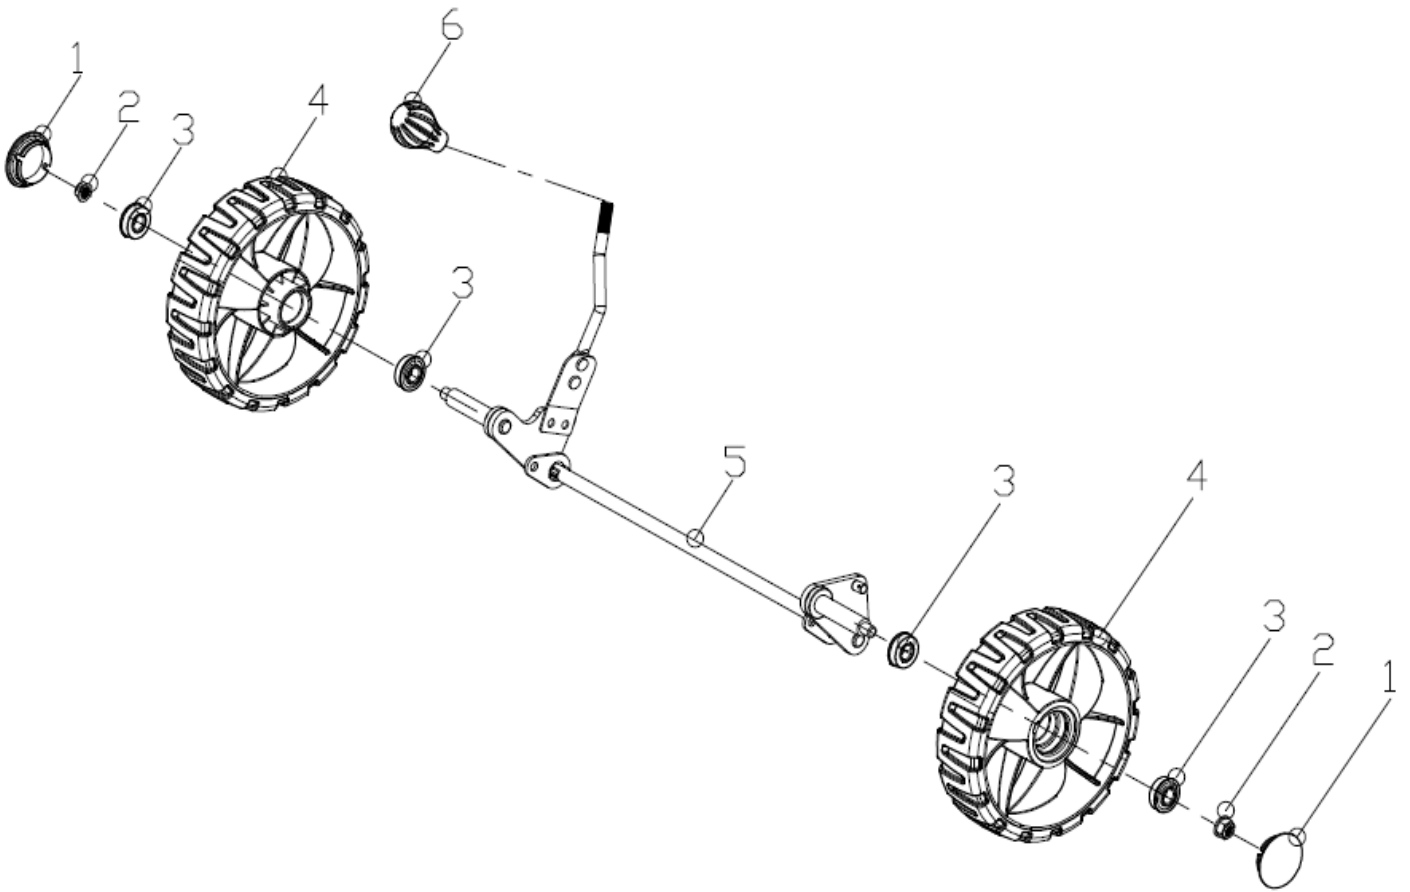

ITEM NO	PART NO	DESCRIPTION	QTY
1	20620240060	outer cover of hub	2
2	60150090000	Self-locking nut	2
3	60010110000	wheel punch bearing	4
4	20880360130	wheel assy.	2
5	70850710000	rear drive assy.	1
6	20270010060	height adjustment ball	1