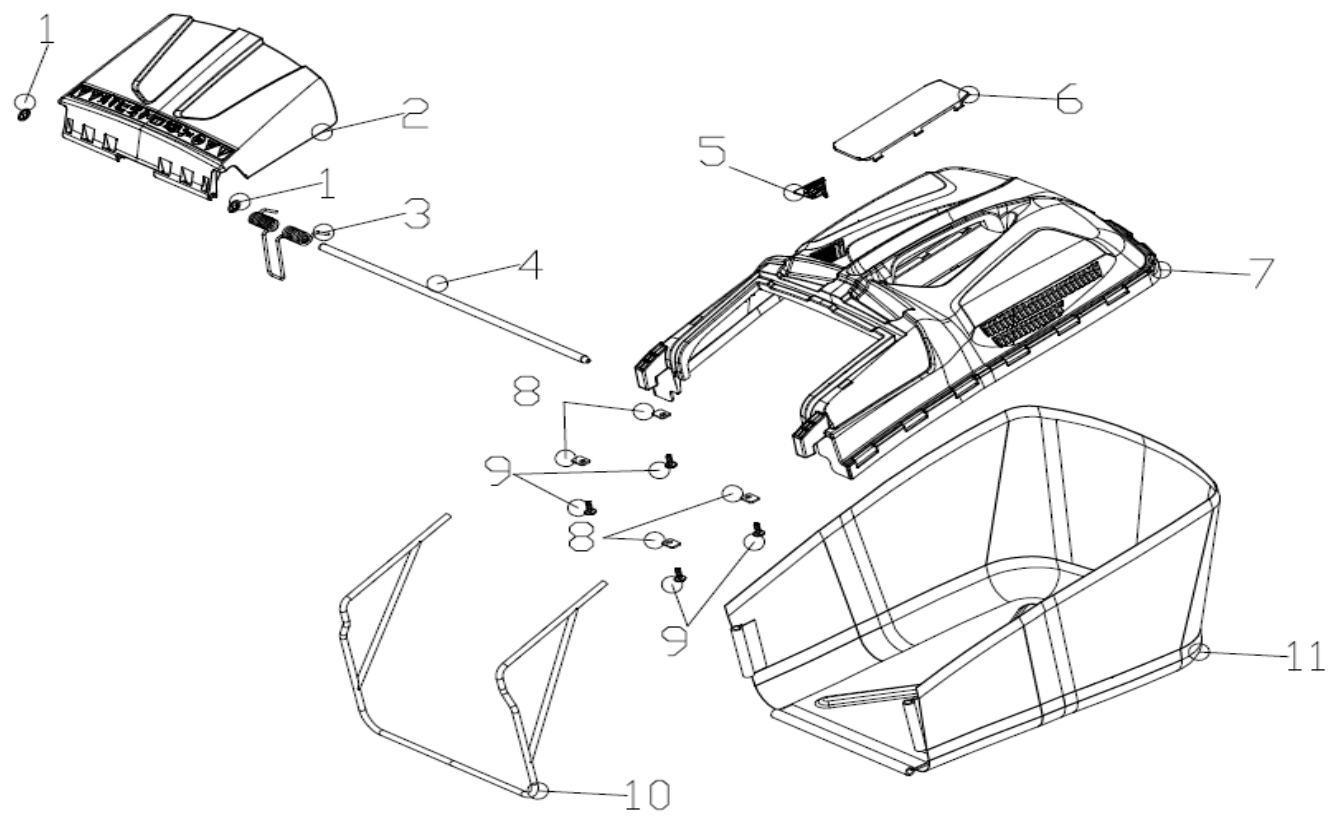

MODEL: S421 Body Assembly

ITEM NO	PART NO	DESCRIPTION	QTY
1	20340060130	foam pipe	1
2	60060110000	Bolt	1
3	20320010000	throttle box base	1
4	20310020060	throttle box handle	1
5	20330010000	throttle box upper cover	1
6	60130020000	Cap nut	1
7	70500550060	upper handrail	1
8	70230090000	Rope Guide	1
9	20350010000	handrail stopper	2
10	70830010000	throttle cale	1
11	60250080000	Pin	2
12	20580020000	quick fix knob	2
13	70220020000	Quick Fix Handle	2
14	70050180000	lock for fast fix handle	2
15	60190140000	flat washer	4
16	20720010000	lock nut	2
17	60140080000	Hexagon nut	4
18	70520290060	lower handrail	2
19	20240060000	fastener	1
20	20040010000	thin knob	2
21	60040160000	Half round head square neck bol	2
22	60040140000	half round head square neck	2
23	20040050000	triangle knob	2
24	60200060000	flat washer	1

ITEM NO	PART NO	DESCRIPTION	QTY
1	20620240060	outer cover of hub	2
2	60150090000	Self-locking nut	2
3	60010110000	wheel punch bearing	4
4	20880350130	wheel assy.	2
5	70840230000	front drive assy.	1

ITEM NO	PART NO	DESCRIPTION	QTY
1	20620240060	outer cover of hub	2
2	60150090000	Self-locking nut	2
3	60010110000	wheel punch bearing	4
4	20880360130	wheel assy.	2
5	70850710000	rear drive assy.	1
6	20270010060	height adjustment ball	1